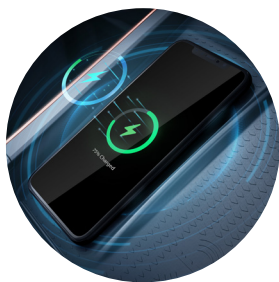

THE CONSOLE

SEE THE FUTURE IN STEREO

IF DUAL 10.25" HIGH-RES SCREENS AREN'T BIG ENOUGH TO SEE YOURSELF OWNING THIS CAR, WE SUGGEST BUYING A TV INSTEAD.

**WIRELESS CHARGING
DOCK**